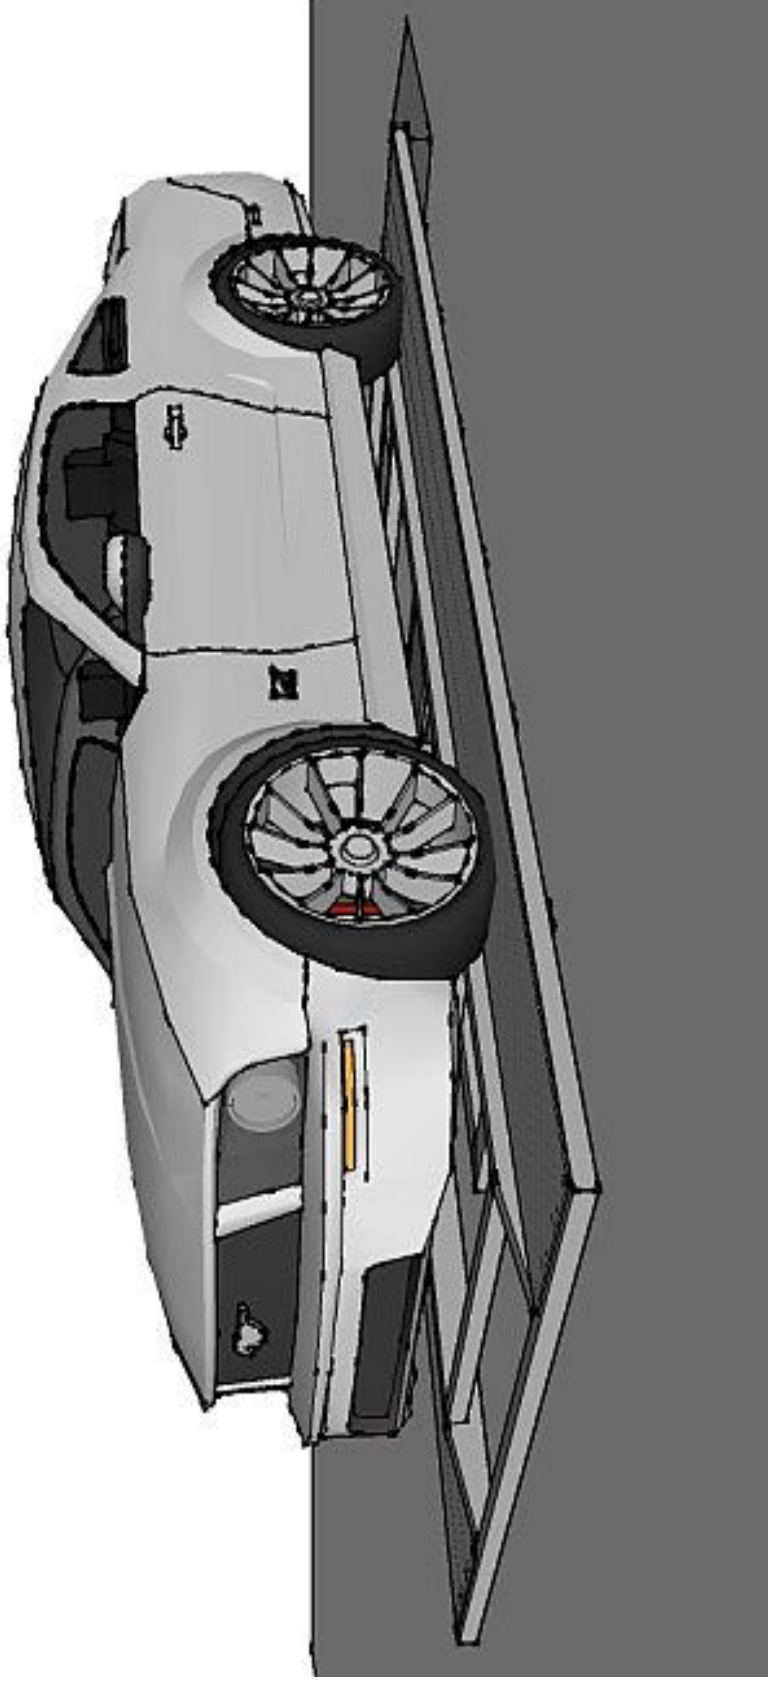

Photobooth Car Turntable (Rectangle Model)

Rectangle Unit Price: \$5499.00

Dimensions: 15ft Long, 7ft Wide, 6in High

Capacity: 9000lbs

Standard Rotation Speed: 1.5RPM

Ramps: Light Weight High Density Foam

Decking: None

Finish: Black Primer

Rectangle Unit Options:

Diamond Plate Steel Decking: \$450.00

Deluxe Option: \$2500.00 Includes...

Wireless On/Off/Fwd/Rev Controller,

Variable Speed / Rotation Direction Control

Preset Designated Stopping Function

Go with the bare bones option that does not include the steel plate decking or if you'd prefer add the plate for a small additional cost.

Optional
Diamond Plate
Steel Decking
Add \$450 to Bare Bones

Extremely low to the ground platform height allows for easy and efficient vehicle loading and unloading. Does not require any foundation work, set-up and use on any level surface. Does not use long and heavy steel load ramps but rather light weight high density foam ramps that tip the scales at around 20lbs each.

Photobooth Car Turntable (Round Model)

Round Unit Price: \$7999.00

Dimensions: 16.5ft Diameter, 6in Height

Capacity: 9000lbs

Standard Rotation Speed: 1.5RPM

Ramps: Light Weight High Density Foam

Decking: None