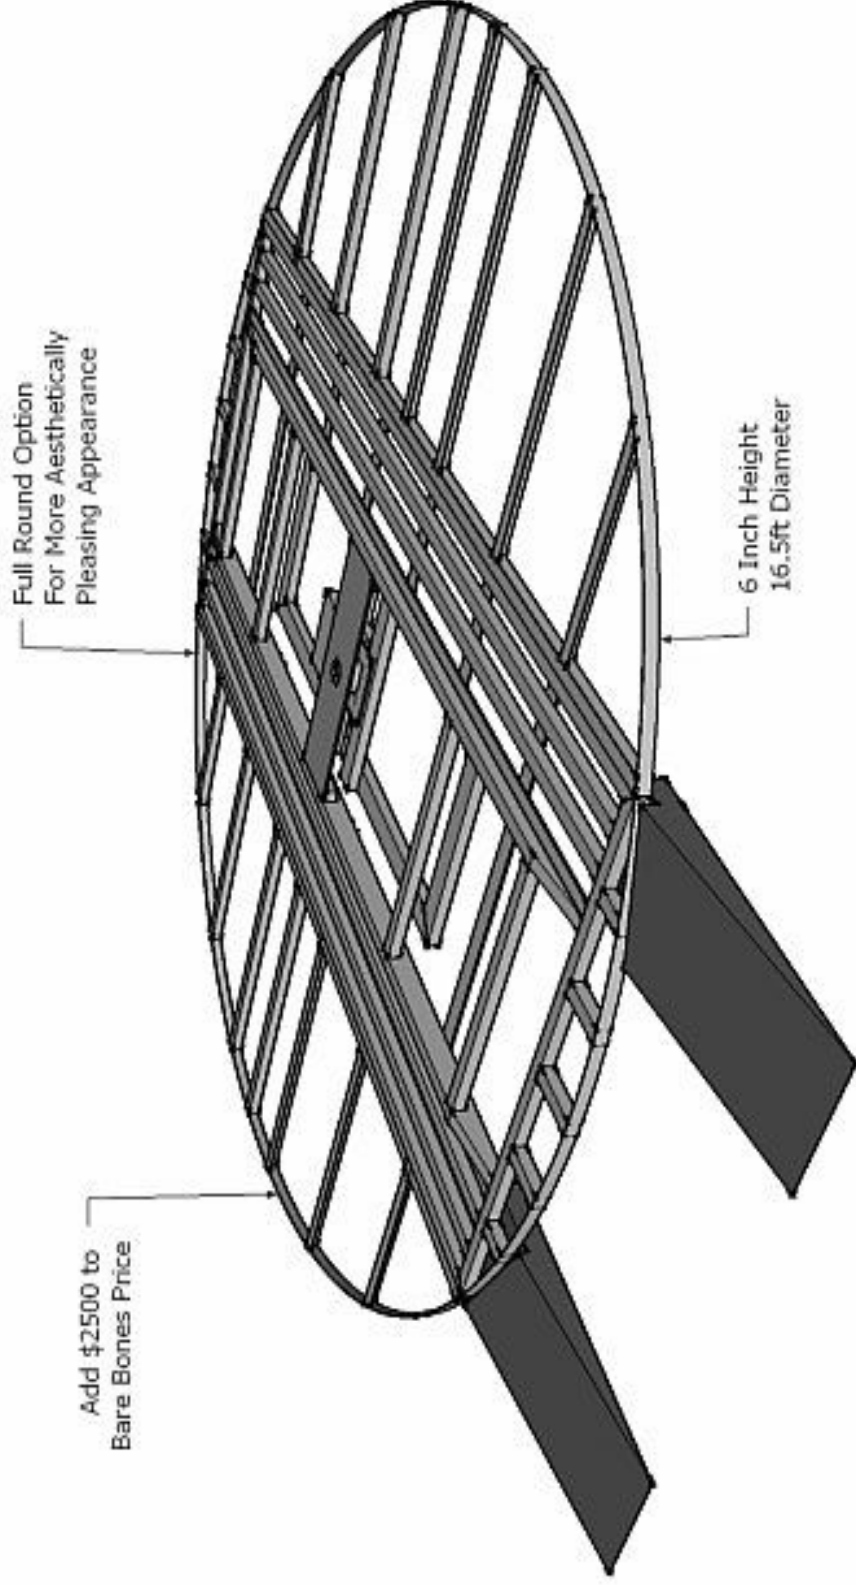

Photobooth Car Turntable (Rectangle Model)

Rectangle Unit Price: \$5499.00

Dimensions: 15ft Long, 7ft Wide, 6in High

Capacity: 9000lbs

Standard Rotation Speed: 1.5RPM

Ramps: Light Weight High Density Foam

Decking: None

Go with the bare bones option that does not include the steel plate decking or if you'd prefer add the plate for a small additional cost.

Optional
Diamond Plate
Steel Decking
Add \$450 to Bare Bones

Extremely low to the ground platform height allows for easy and efficient vehicle loading and unloading. Does not require any foundation work, set-up and use on any level surface. Does not use long and heavy steel load ramps but rather light weight high density foam ramps that tip the scales at around 20lbs each.

Photobooth Car Turntable (Round Model)

Round Unit Price: \$7999.00

Dimensions: 16.5ft Diameter, 6in Height

Capacity: 9000lbs

Standard Rotation Speed: 1.5RPM

Ramps: Light Weight High Density Foam

Decking: None