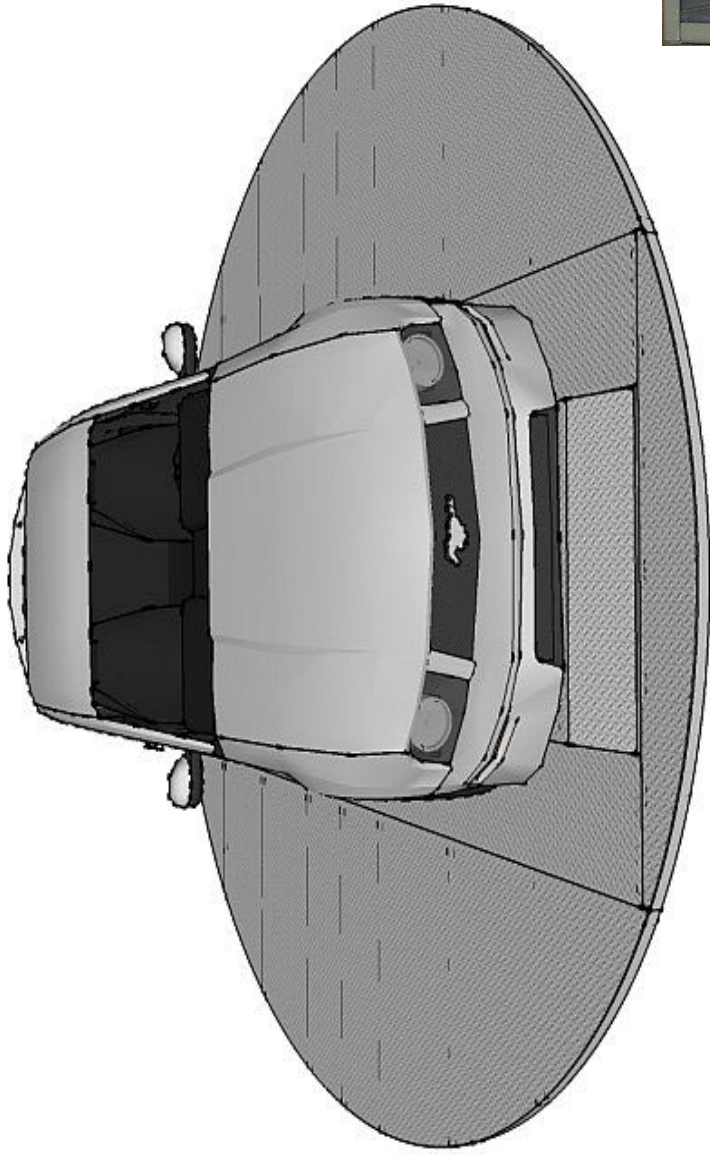

Go with the bare bones option that does not include the steel plate decking or if you'd prefer add the plate for a small additional cost.

Optional
Diamond Plate
Steel Decking
Add \$450 to Bare Bones

Extremely low to the ground platform height allows for easy and efficient vehicle loading and unloading. Does not require any foundation work, set-up and use on any level surface. Does not use long and heavy steel load ramps but rather light weight high density foam ramps that tip the scales at around 20lbs each.

Finish: Black Primer

Round Unit Options:

Diamond Plate Steel Decking: \$2250.00

Deluxe Option: \$2500.00 Includes...

Wireless On/Off/Fwd/Rev Controller,

Variable Speed / Rotation Direction Control

Preset Designated Stopping Function

The more aesthetically pleasing round version of this unit can be used to enhance the overall appearance of higher end vehicles and the company's looking to showcase them. Purchase the bare bones version and cover the unit yourself on site or have us fully deck it out with diamond plate steel or 3/4 plywood.