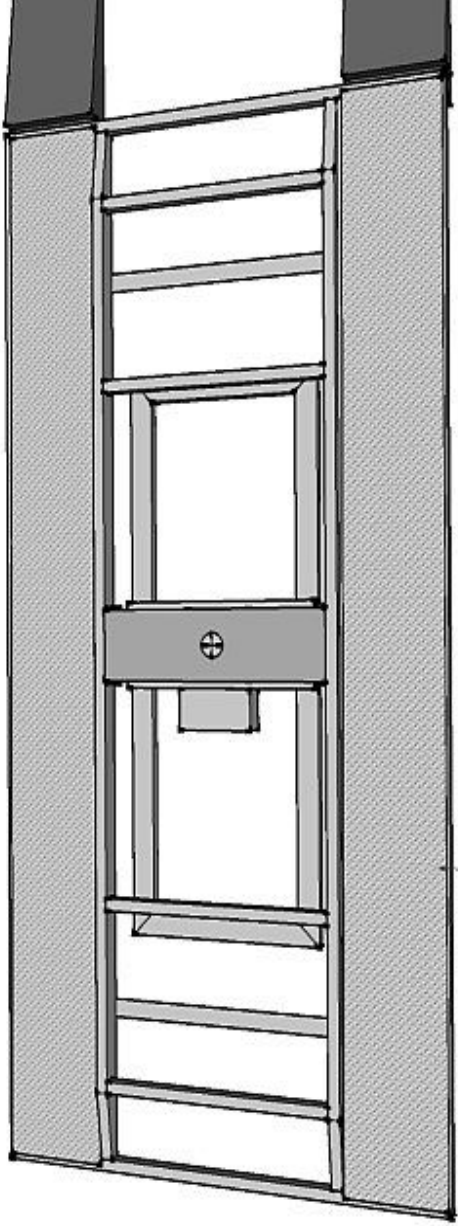

Photobooth Car Turntable (Rectangle Model)

Rectangle Unit Price: \$5499.00

Dimensions: 15ft Long, 7ft Wide, 6in High

Capacity: 9000lbs

Standard Rotation Speed: 1.5RPM

Ramps: Light Weight High Density Foam

Decking: None

Finish: Black Primer

Rectangle Unit Options:

Diamond Plate Steel Decking: \$450.00

Deluxe Option: \$2500.00 Includes...

Wireless On/Off/Fwd/Rev Controller,

Variable Speed / Rotation Direction Control

Preset Designated Stopping Function

Go with the bare bones option that does not include the steel plate decking or if you'd prefer add the plate for a small additional cost.

Optional
Diamond Plate
Steel Decking
Add \$450 to Bare Bones

Extremely low to the ground platform height allows for easy and efficient vehicle loading and unloading. Does not require any foundation work, set-up and use on any level surface. Does not use long and heavy steel load ramps but rather light weight high density foam ramps that tip the scales at around 20lbs each.

Photobooth Car Turntable (Round Model)

Round Unit Price: \$7999.00

Dimensions: 16.5ft Diameter, 6in Height

Capacity: 9000lbs

Standard Rotation Speed: 1.5RPM

Ramps: Light Weight High Density Foam

Decking: None