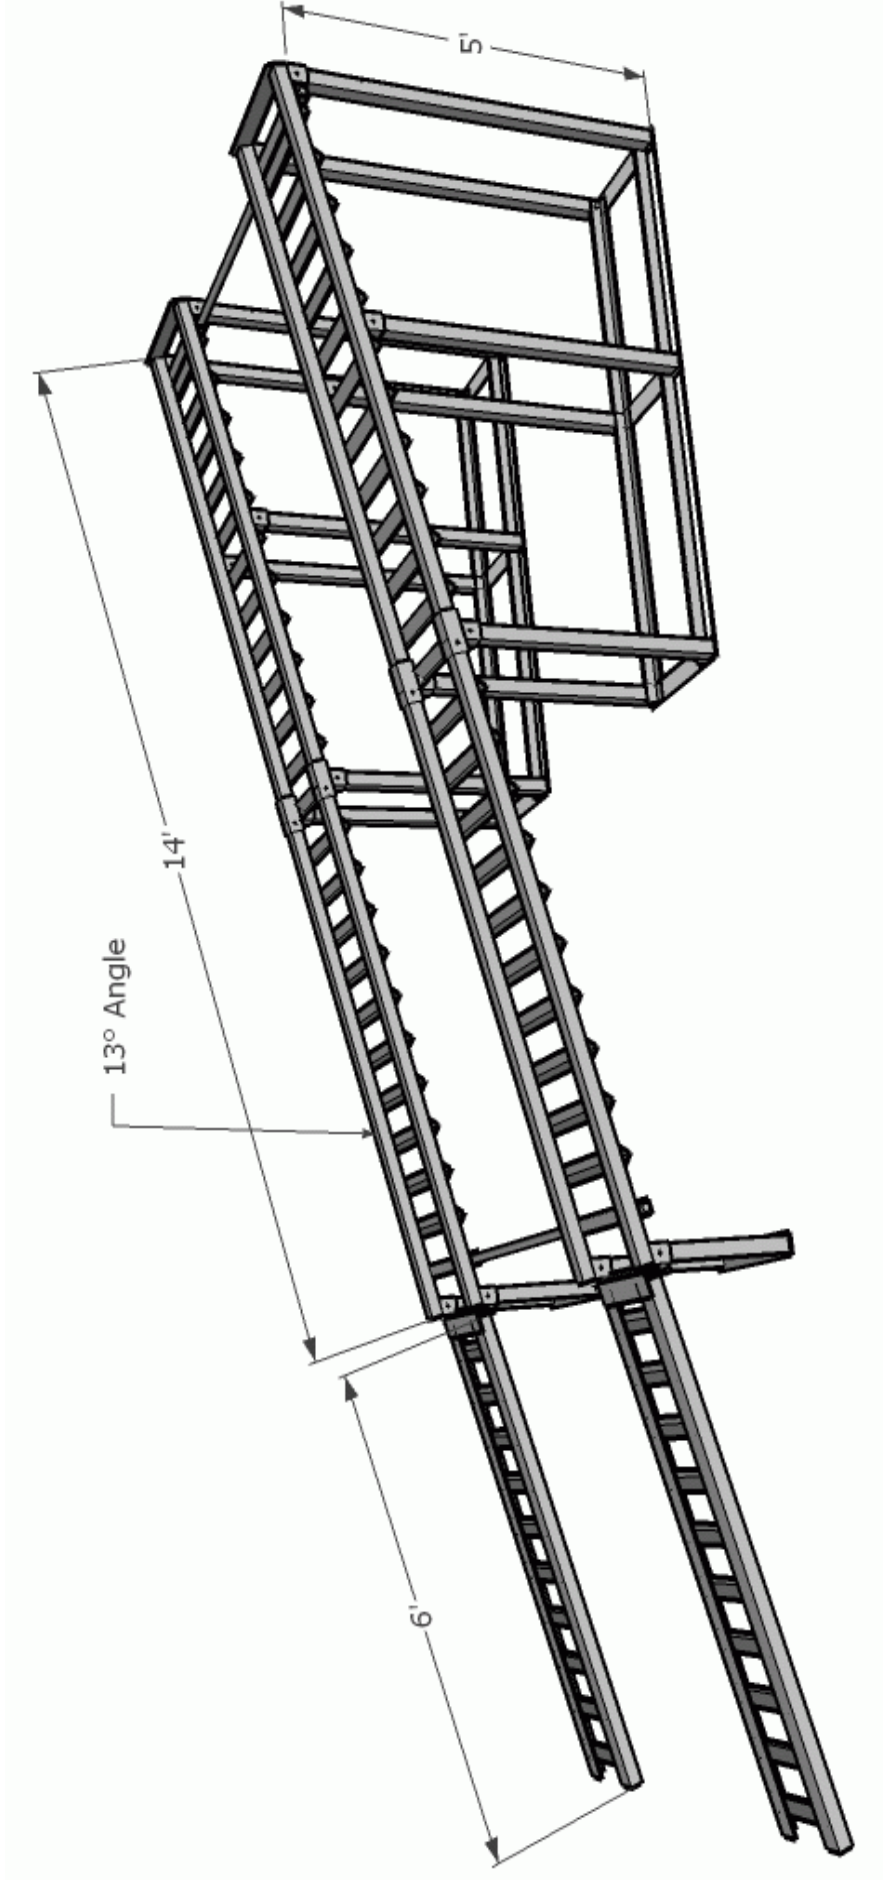

STARGAZER 60 CAR DISPLAY RAMP

14' Long x 16" wide x 60" Peak Height Platforms
7500lb Load Capacity - 2" Side Rails, 16" Tread Width
Connector Pipes, 13° Display Angle, 6' Long End Ramps
Available in either Ready For Use and Easy To Assemble Fabrication