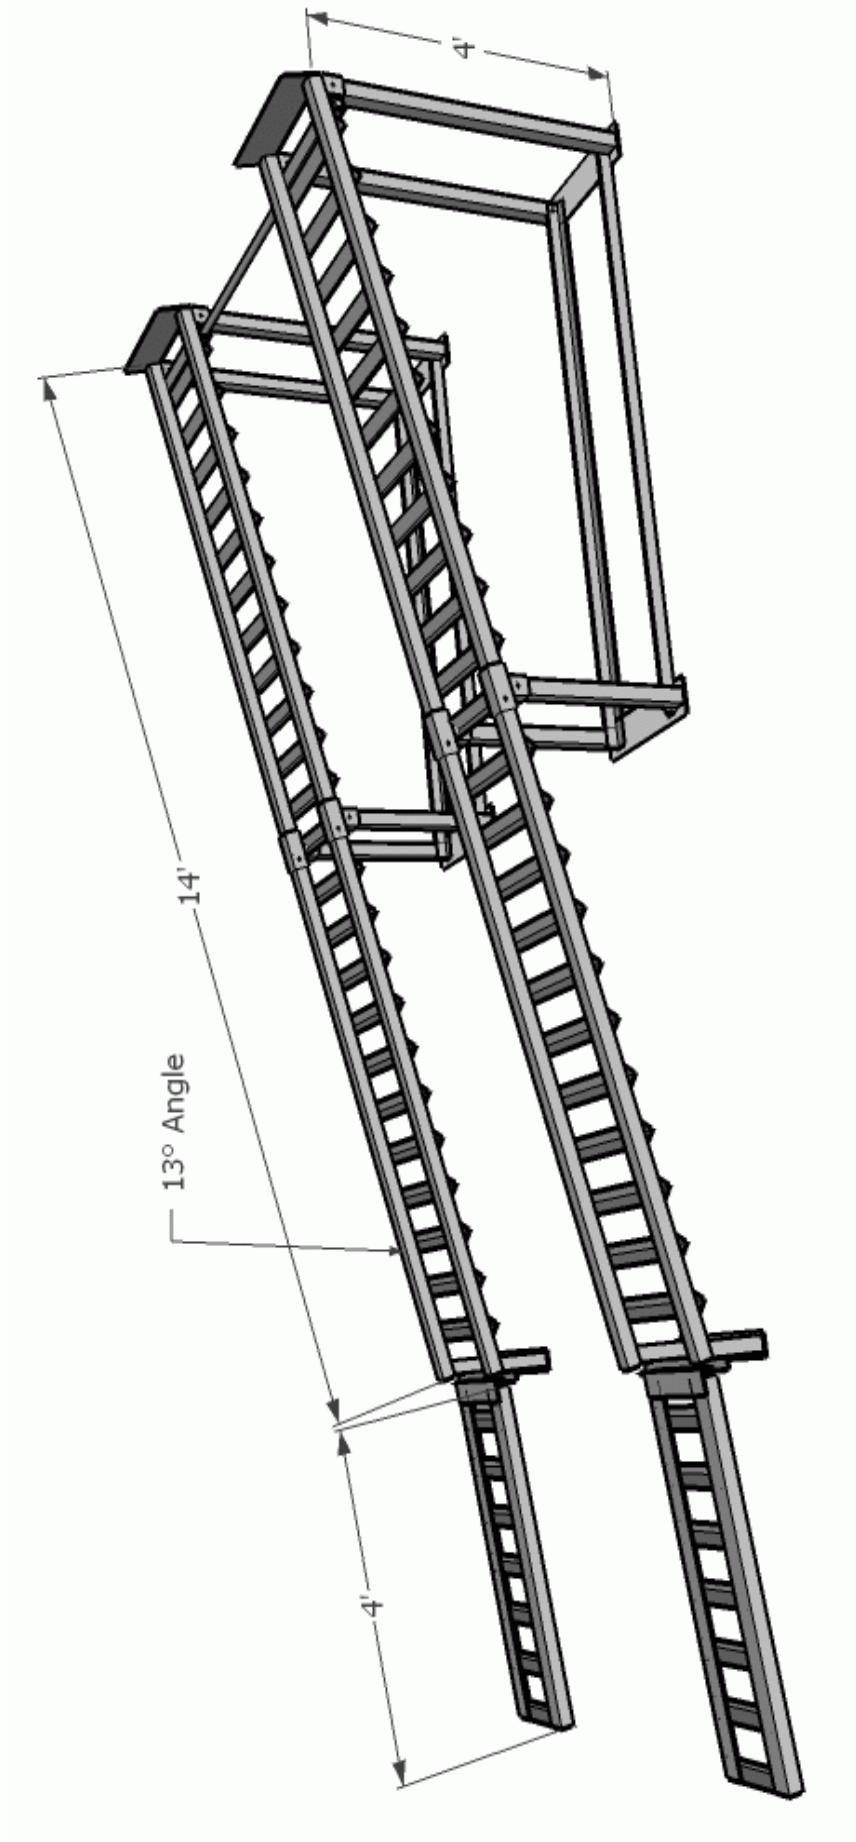

STARGAZER 48 CAR DISPLAY RAMP

14' Long x 16" wide x 48" Peak Height Platforms
7500lb Load Capacity - 2" Side Rails, 16" Tread Width
Connector Pipes, 13° Display Angle, 4' Long End Ramps
Available in either Ready For Use and Easy To Assemble Fabrication