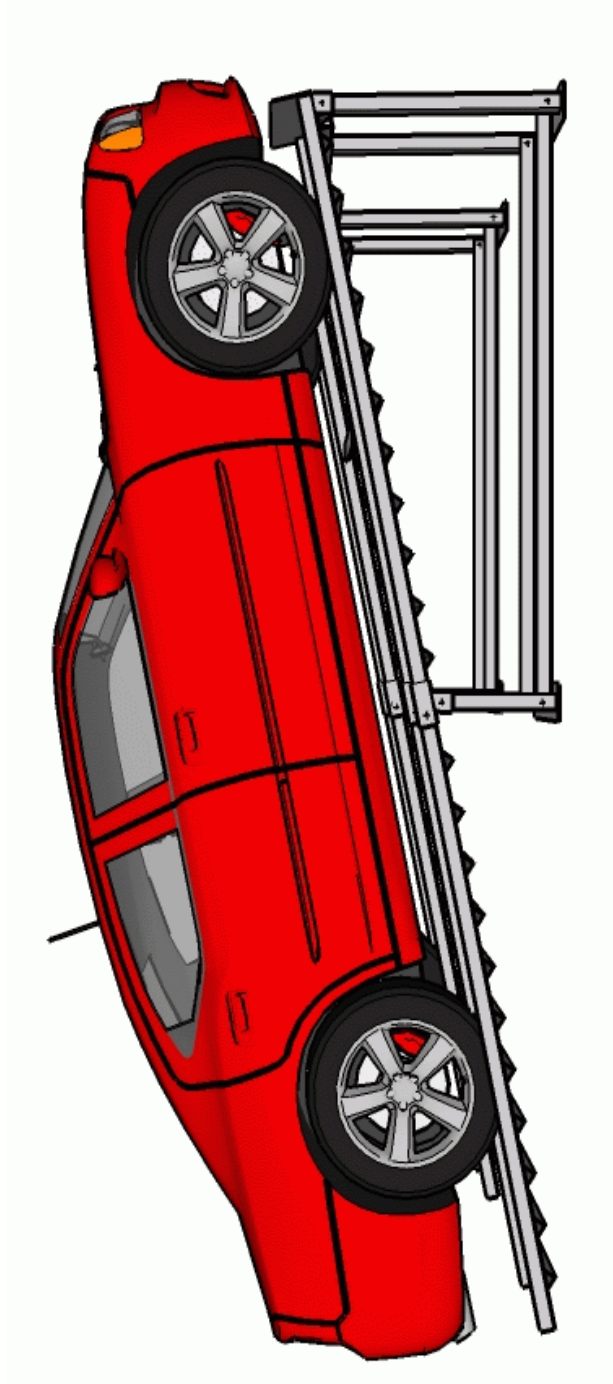

STARGAZER 36 DISPLAY RAMP

14' Long x 16" wide x 36" Peak Height Platforms
7500lb Load Capacity - 2" Side Rails, 16" Tread Width
Connector Pipes, 12° Display Angle, No Load Ramps

Available in either Ready For Use and Easy To Assemble Fabrication

RAW NUMBERS:

Over 200 Feet and 500 Pounds of Carbon Steel
50 Feet of MIG Weld

My Auto Displays, Inc © 2012 - Iron Mountain, MI 49801 - 906-828-1341

My Auto Displays, Inc © 2012 - Iron Mountain, MI 49801 - 906-828-1341