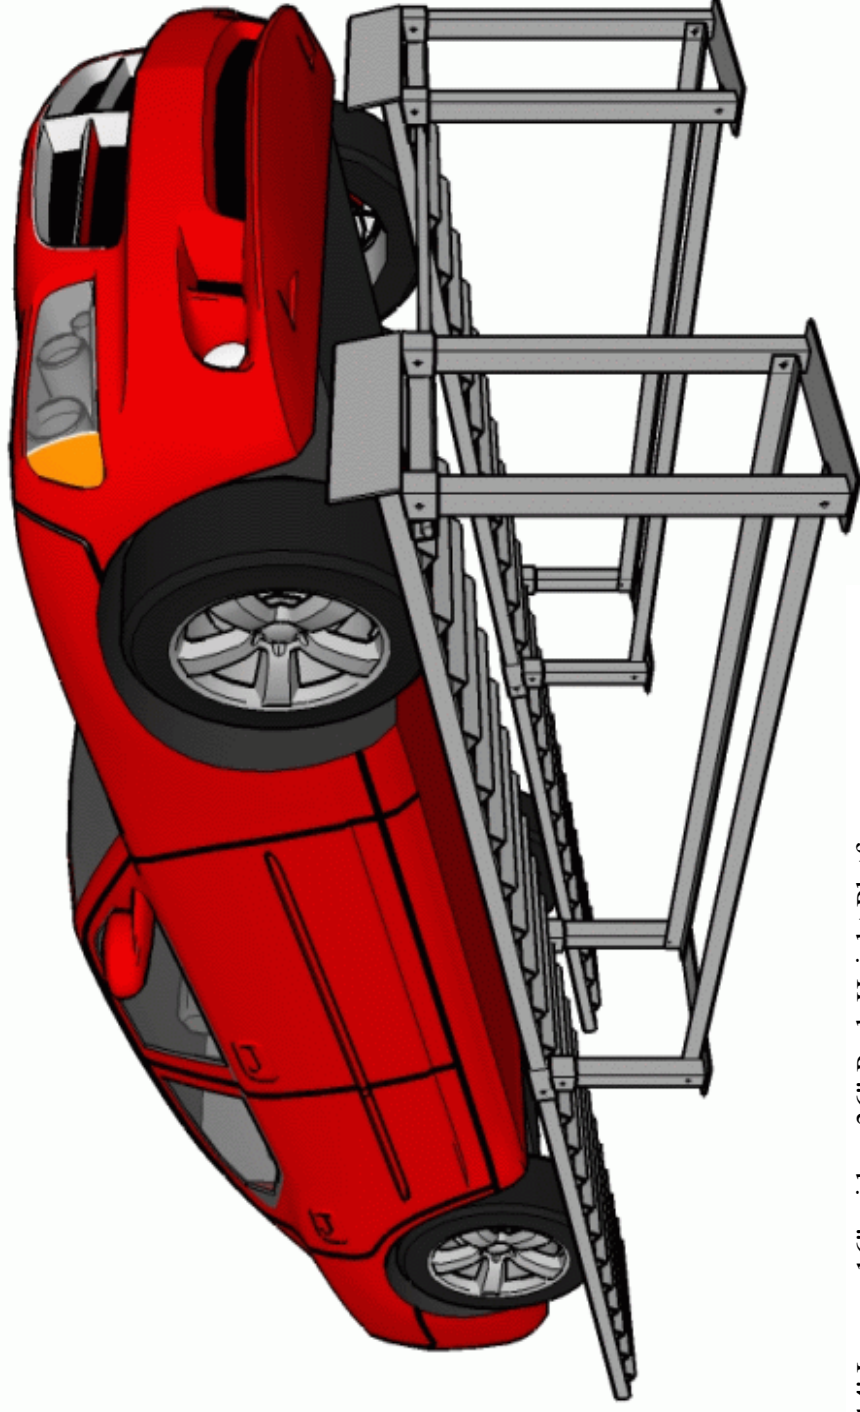

STARGAZER 36 DISPLAY RAMP

14' Long x 16" wide x 36" Peak Height Platforms
7500lb Load Capacity - 2" Side Rails, 16" Tread Width
Connector Pipes, 12° Display Angle, No Load Ramps

Available in either Ready For Use and Easy To Assemble Fabrication

RAW NUMBERS:

Over 200 Feet and 500 Pounds of Carbon Steel
50 Feet of MIG Weld

My Auto Displays, Inc © 2012 - Iron Mountain, MI 49801 - 906-828-1341

My Auto Displays, Inc © 2012 - Iron Mountain, MI 49801 - 906-828-1341