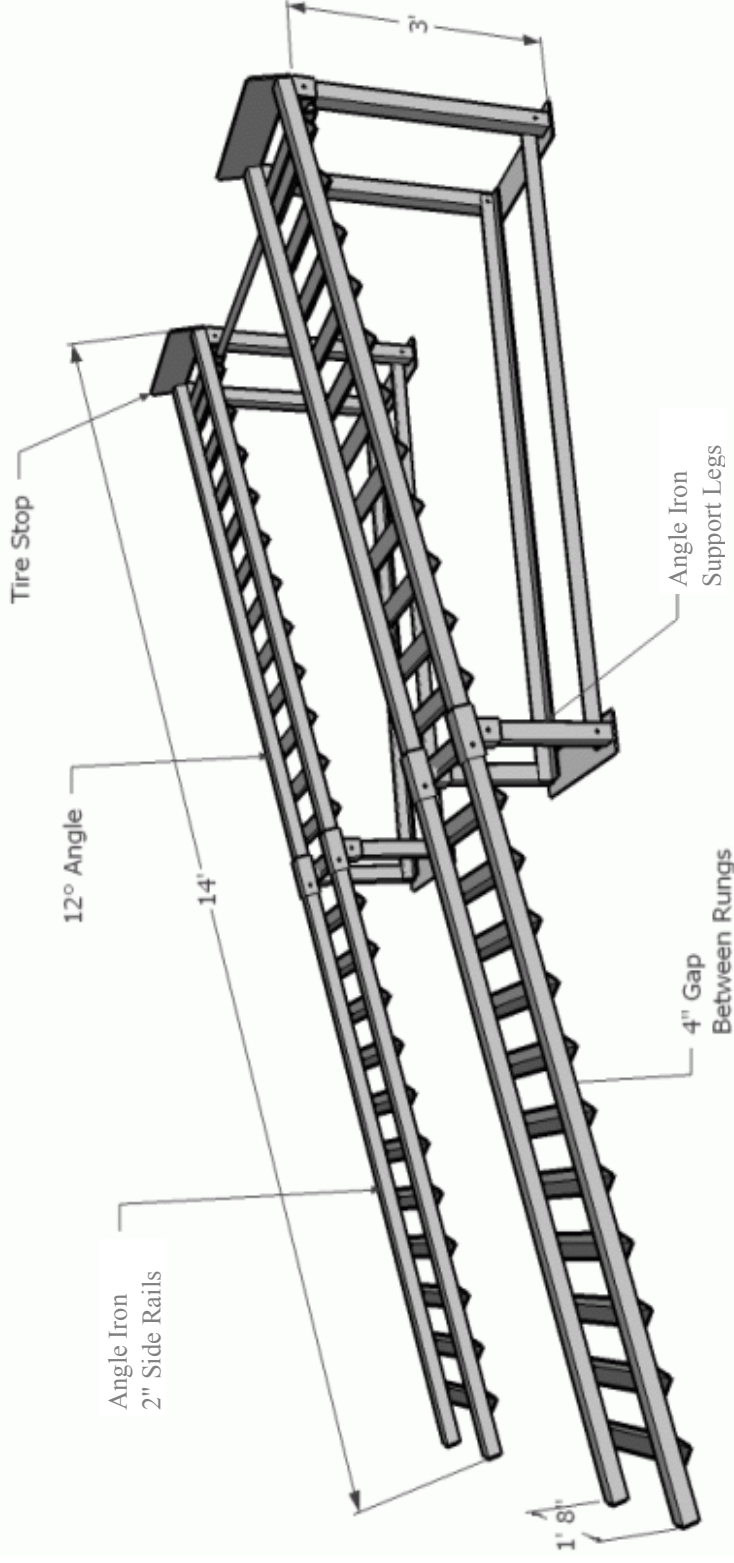

STARGAZER 36 DISPLAY RAMP

14' Long x 16" wide x 36" Peak Height Platforms
7500lb Load Capacity - 2" Side Rails, 16" Tread Width
Connector Pipes, 12° Display Angle, No Load Ramps

Available in either Ready For Use and Easy To Assemble Fabrication

RAW NUMBERS:

Over 200 Feet and 500 Pounds of Carbon Steel
50 Feet of MIG Weld

My Auto Displays, Inc © 2012 - Iron Mountain, MI 49801 - 906-828-1341

My Auto Displays, Inc © 2012 - Iron Mountain, MI 49801 - 906-828-1341